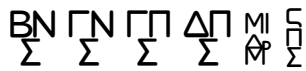

Parthian Monograms and Control Marks

Version 2.19D, 23 Feb 2023

Monograms are loosely arranged by style or alphabet:

Box forms

Bi-level

Tri-character

Miscellaneous

Open house

House Y or V

House tri-verticals

Boxed Alpha

Straight-bar Alpha

Broken-bar Alpha

Vertical line Alpha

Slant-bar Alpha

T-bar Alpha