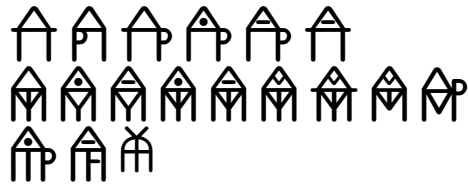

Parthian Monograms and Control Marks

Version 2.19D, 23 Feb 2023

Monograms are loosely arranged by style or alphabet:

Box forms

Bi-level

Tri-character

Miscellaneous

Open house

House Y or V

House tri-verticals

Boxed Alpha

Straight-bar Alpha

Broken-bar Alpha

Vertical line Alpha

Slant-bar Alpha

T-bar Alpha