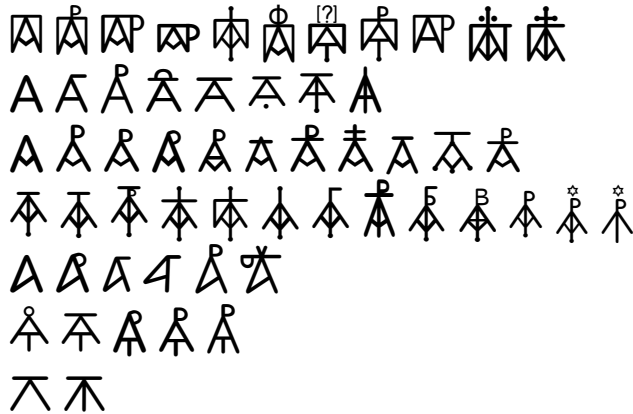

Parthian Monograms and Control Marks

Version 2.19D, 23 Feb 2023

Monograms are loosely arranged by style or alphabet:

Box forms

Bi-level

Tri-character

Miscellaneous

Open house

House Y or V

House tri-verticals

Boxed Alpha

Straight-bar Alpha

Broken-bar Alpha

Vertical line Alpha

Slant-bar Alpha

T-bar Alpha

Alpha ligates

Alpha Rho

Beta & ligates

Gamma

Delta

Delta with Rho tops

Epsilon

Zeta